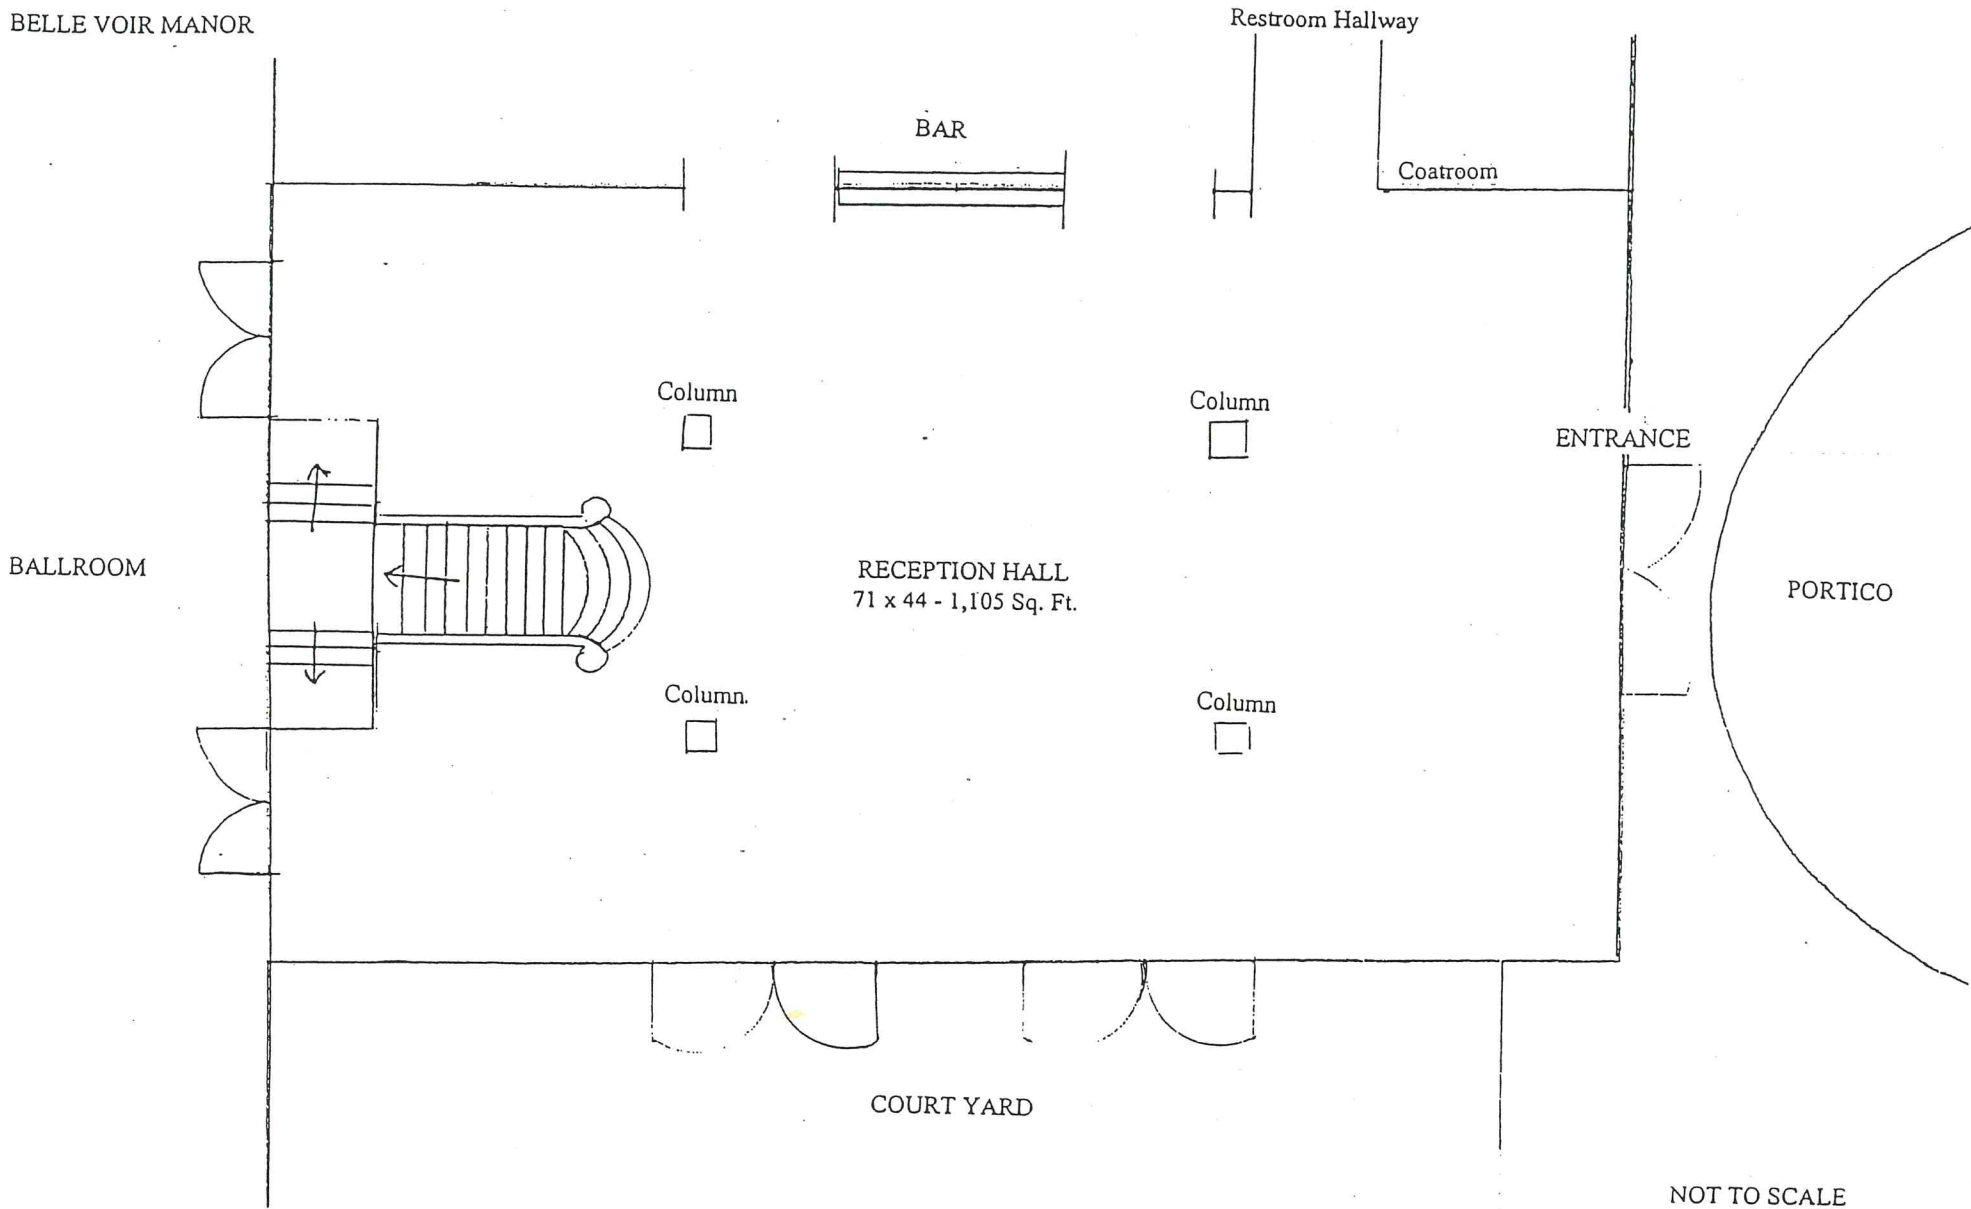

BELLE VOIR MANOR

BAR

Restroom Hallway

Coatroom

Column

Column

ENTRANCE

BALLROOM

RECEPTION HALL  
71 x 44 - 1,105 Sq. Ft.

PORTICO

Column.

Column

COURT YARD

NOT TO SCALE