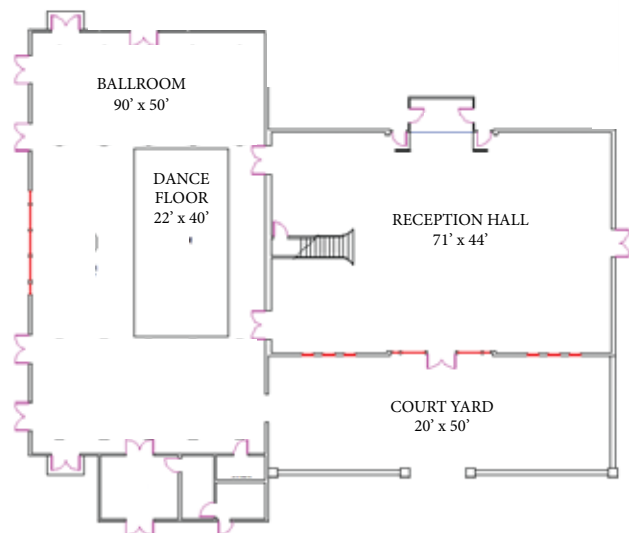

To plan your next corporate gathering at Pen Ryn Mansion or Belle Voir Manor, please call 215.633.0600 or visit www.penrynestate.com.

Pen Ryn Mansion Seating Capacities

Ballroom

41'x93'
Ceiling Height 13'
Banquet 300
Classroom 200
Theatre 400
Conference 84
Open Square 112
Reception 500

Library

27'x27'
Banquet 60
Classroom 30
Theatre 70
Conference 22
Open Square 34

Gallery

27'x27'
Banquet 60
Classroom 30
Theatre 70
Conference 22
Open Square 34

THE PEN RYN ESTATE
on the Delaware

Belle Voir Seating Capacities

Ballroom

50'x90'
Ceiling Height 14'
Banquet 400
Classroom 260
Theatre 400
Conference 76
Open Square 114
Reception 600

Carriage House

71'x45'
Banquet 156
Classroom 136
Theatre 272
Conference 44
Open Square 58