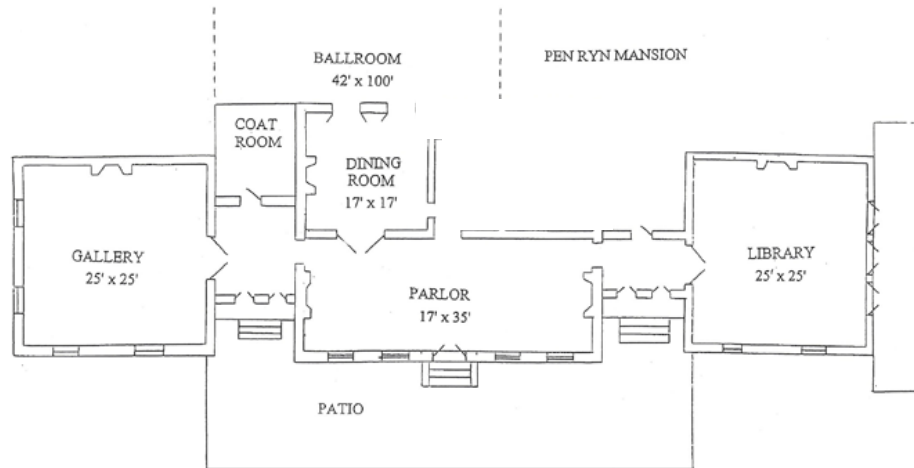

Library

27'x27'
Banquet 60
Classroom 30
Theatre 70
Conference 22
Open Square 34

Gallery

27'x27'
Banquet 60
Classroom 30
Theatre 70
Conference 22
Open Square 34

THE PEN RYN ESTATE
on the Delaware

Belle Voir Seating Capacities

Ballroom

50'x90'
Ceiling Height 14'
Banquet 400
Classroom 260
Theatre 400
Conference 76
Open Square 114
Reception 600

Carriage House

71'x45'
Banquet 156
Classroom 136
Theatre 272
Conference 44
Open Square 58